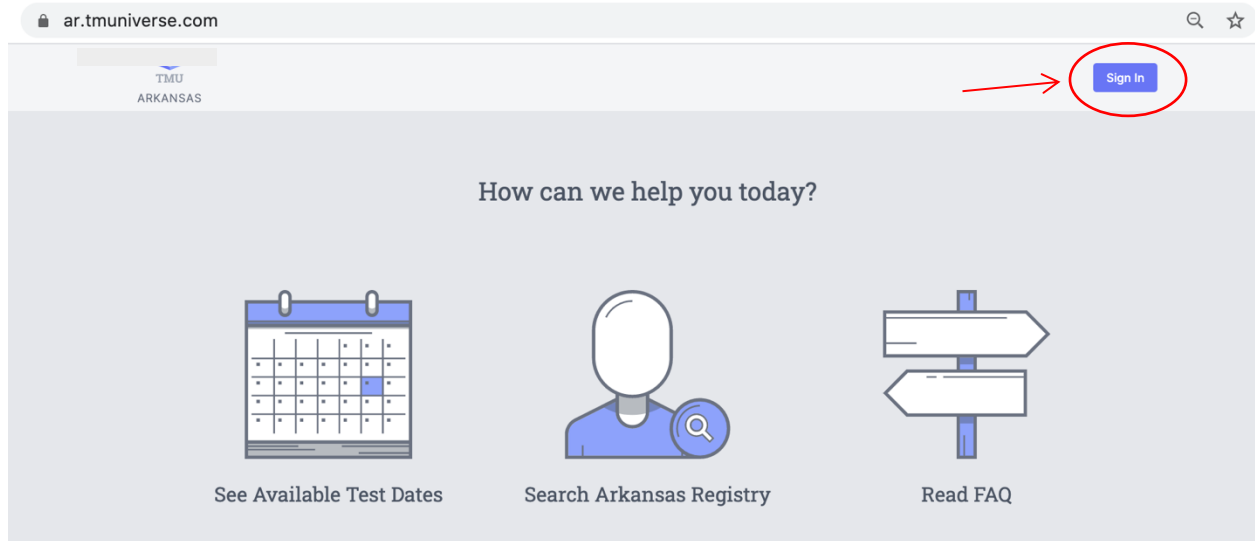

How to Log into the new Arkansas TMU® website.

Go to <https://ar.tmuniverse.com/> on any web browser.

Click on [Sign in](#) in the top righthand side of your screen:

If you have not logged in you can use the [Forgot Your Password? Link](#)