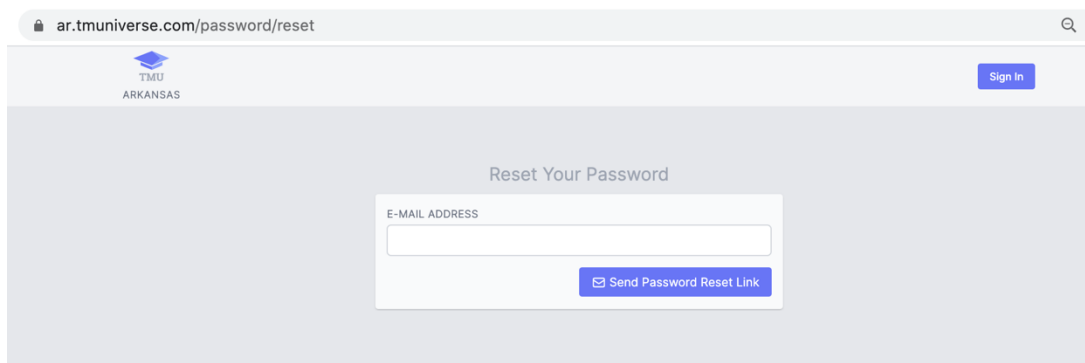

Enter the email address associated with your record, if it doesn't work, give us a call , the number is located at the bottom of the page in the lower right hand corner, and we can update your email and you can then use the [Forgot Your Password? Link](#).