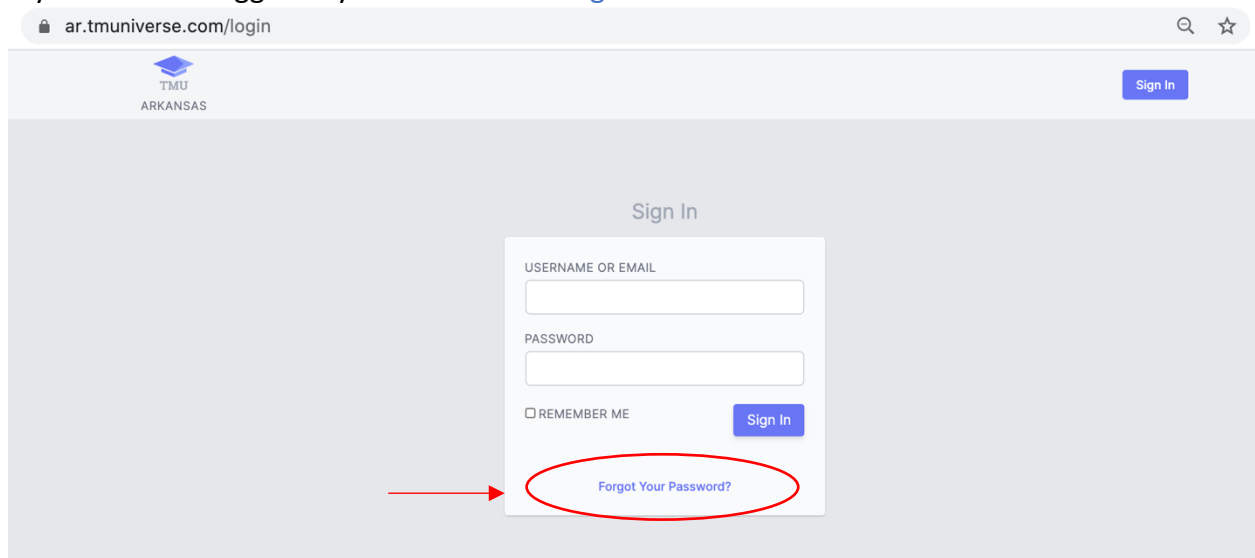

How to Log into the new Arkansas TMU® website.

Go to <https://ar.tmuniverse.com/> on any web browser.

Click on [Sign in](#) in the top righthand side of your screen:

If you have not logged in you can use the [Forgot Your Password? Link](#)